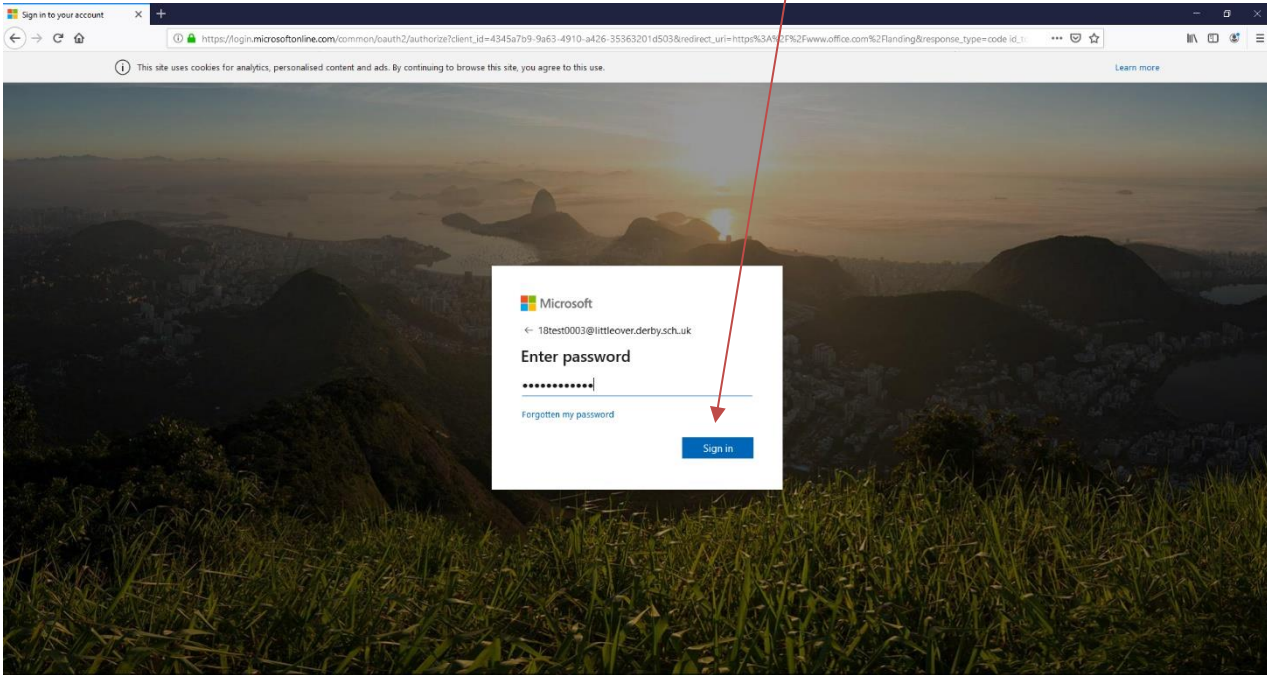

After doing this you will need to enter your password and click **Sign In**. This is the same password you use to sign in to the school computers.

You should now have access to PowerPoint Online.