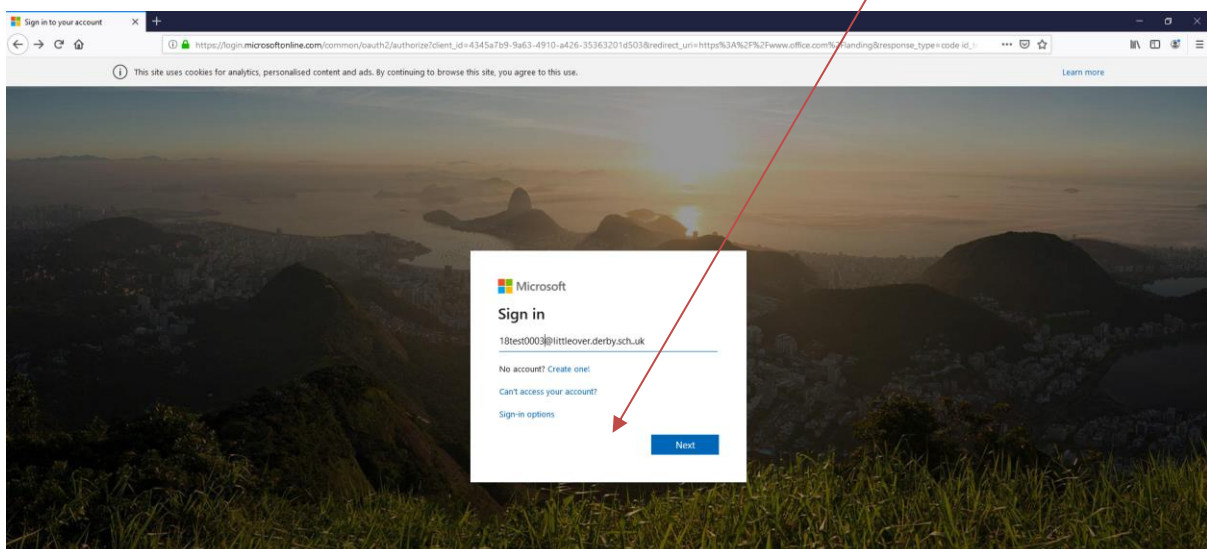

Once the page loads you will need to enter your school email address and click **next**.